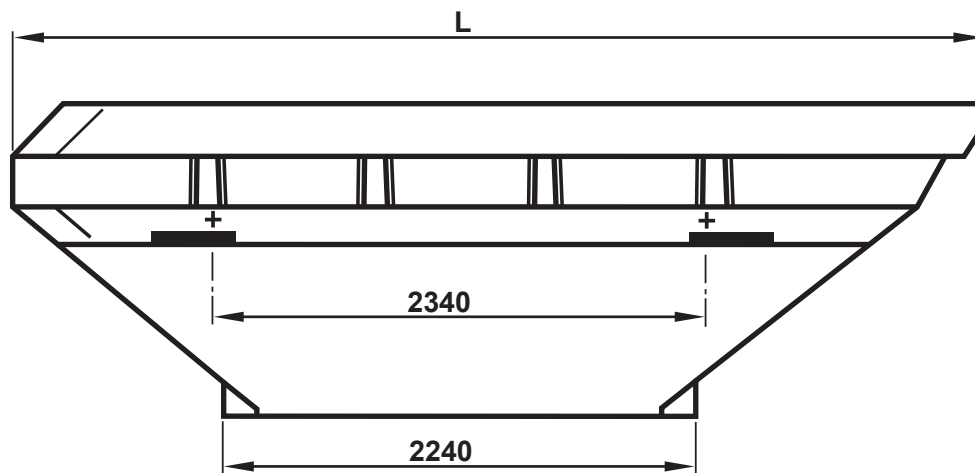

3E Logistic AG special containers
for transport by rail

Logistics for small and large containers

3

Beispiel:
3- und 4- Achser
SCHLAMM-Mulde

TYP: BN 150.2

L: 4630

H: 1520

INHALT: 9.4m³